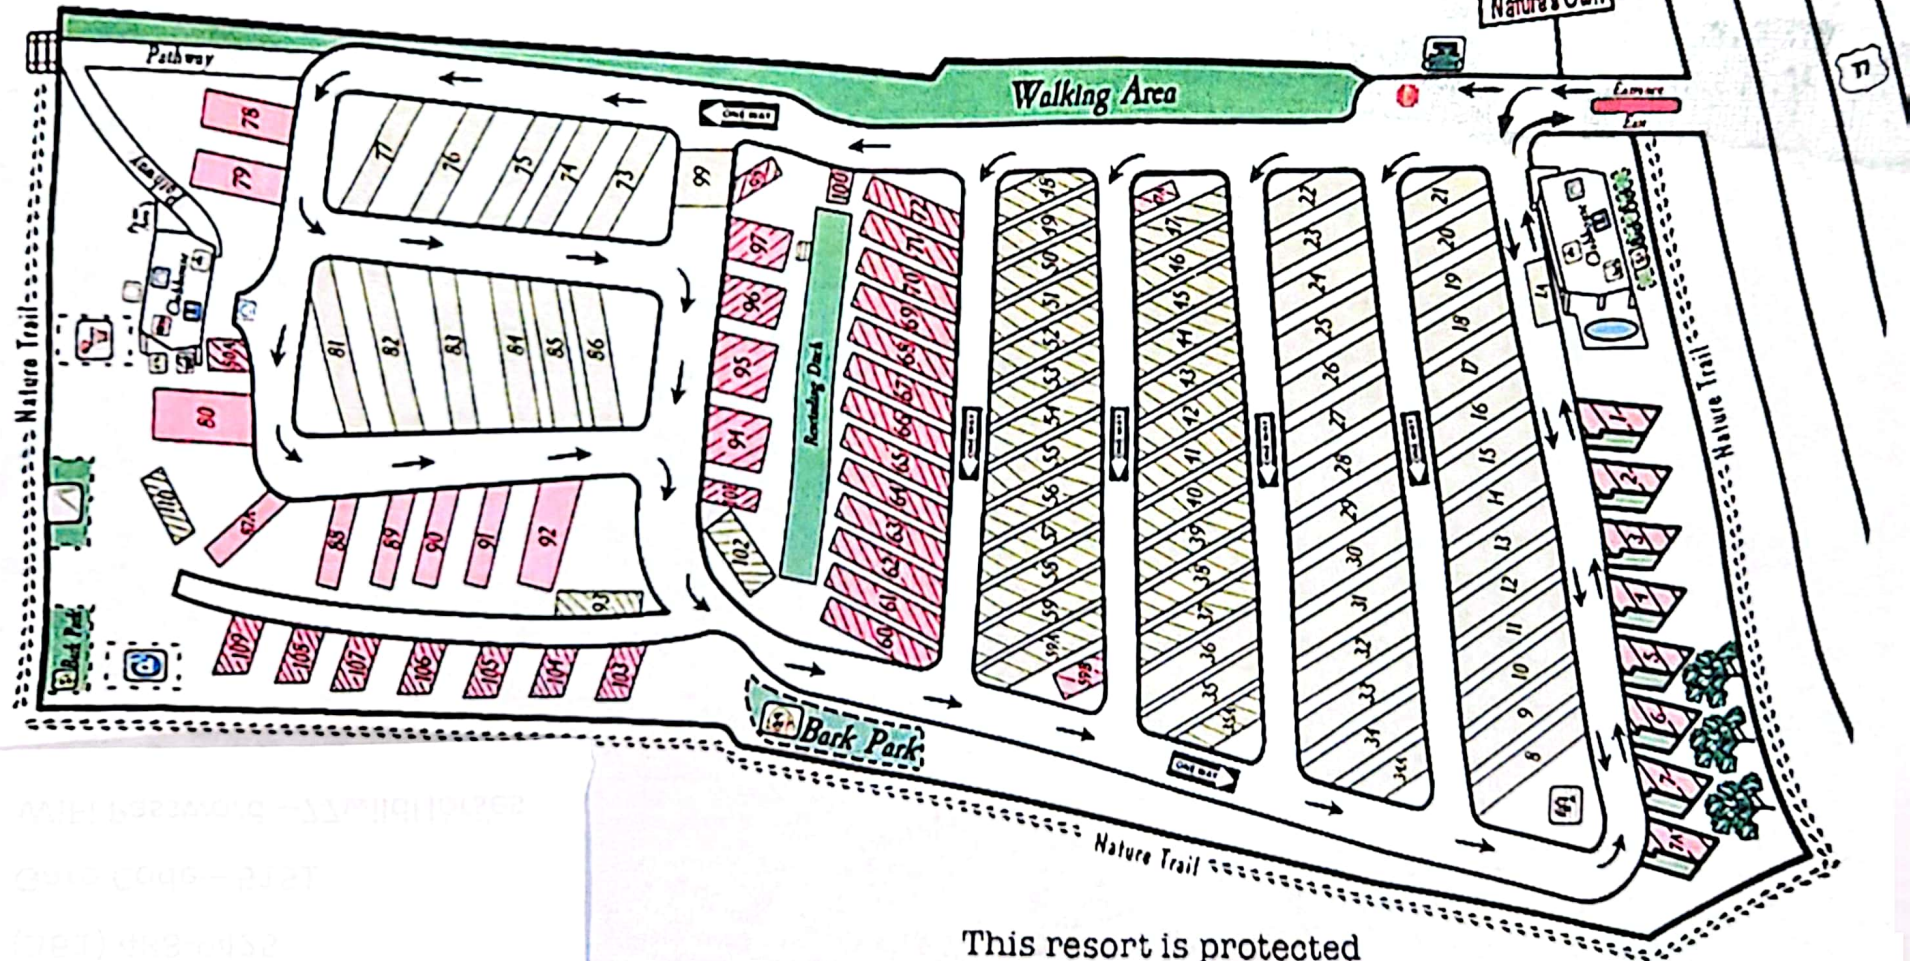

# Legend

- |                |            |               |
|----------------|------------|---------------|
| Gravel         | Playground | Basketball    |
| Back-In Site   | Bark Park  | Horseshoes    |
| Pull-Thru Site | Parking    | Hot Tub       |
| Restrooms      | Pet Spa    | Exercise Room |
| Showers        | Dumpster   | Laundry       |
| Game Tables    | Gate       | Dump Station  |

This resort is protected  
 by 24 hour video surveillance